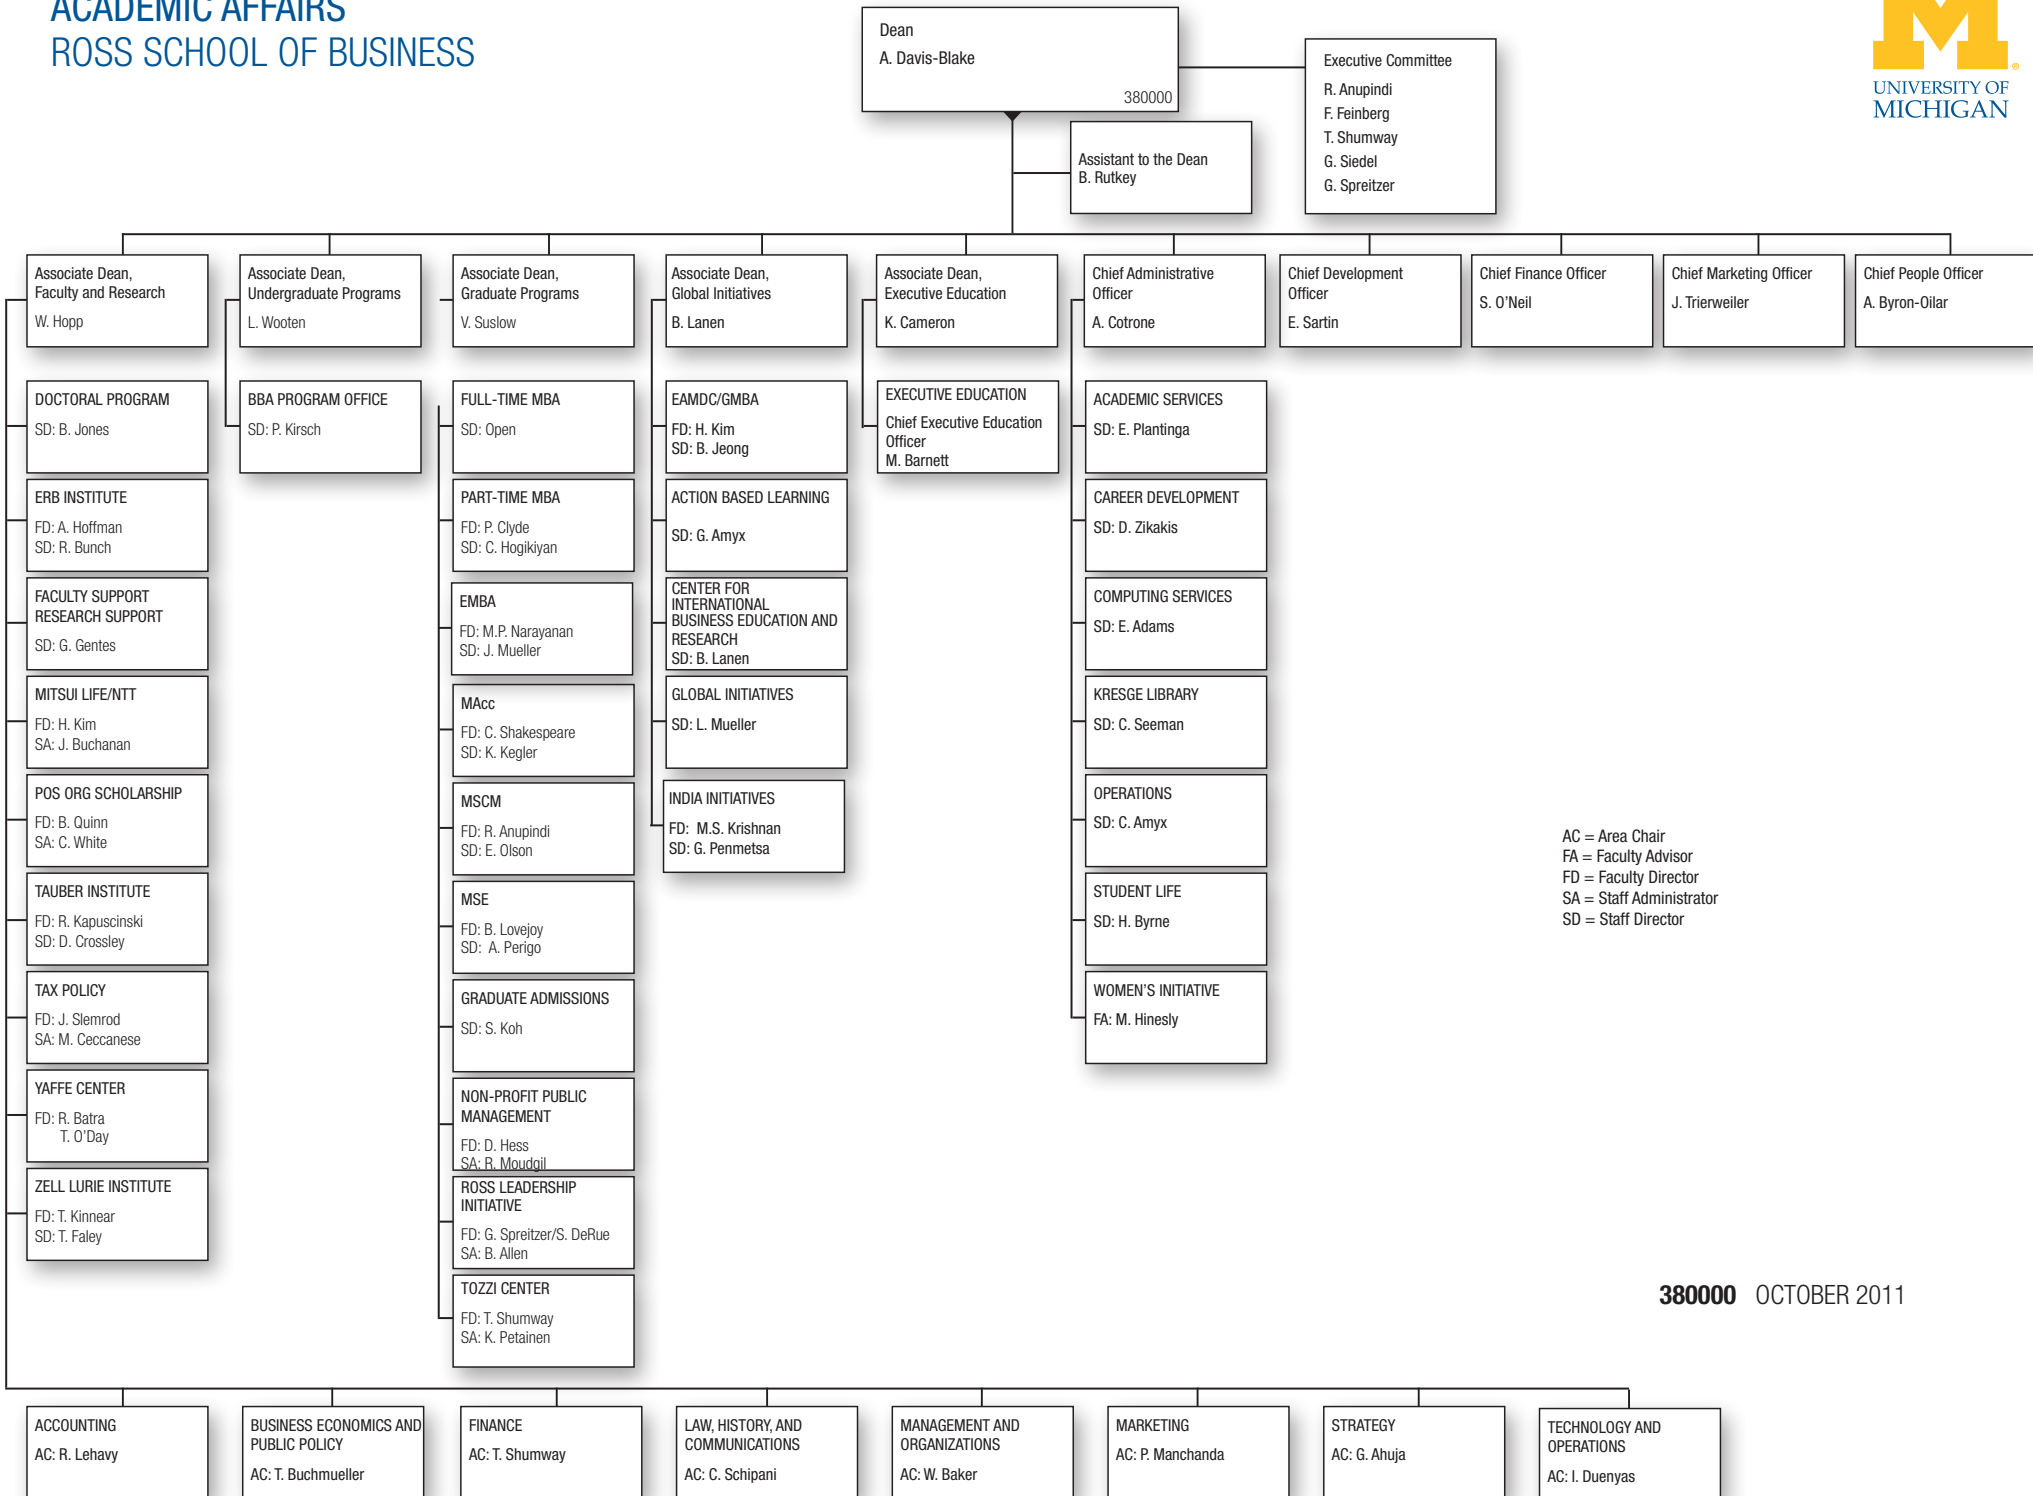

# ACADEMIC AFFAIRS ROSS SCHOOL OF BUSINESS

AC = Area Chair  
FA = Faculty Advisor  
FD = Faculty Director  
SA = Staff Administrator  
SD = Staff Director