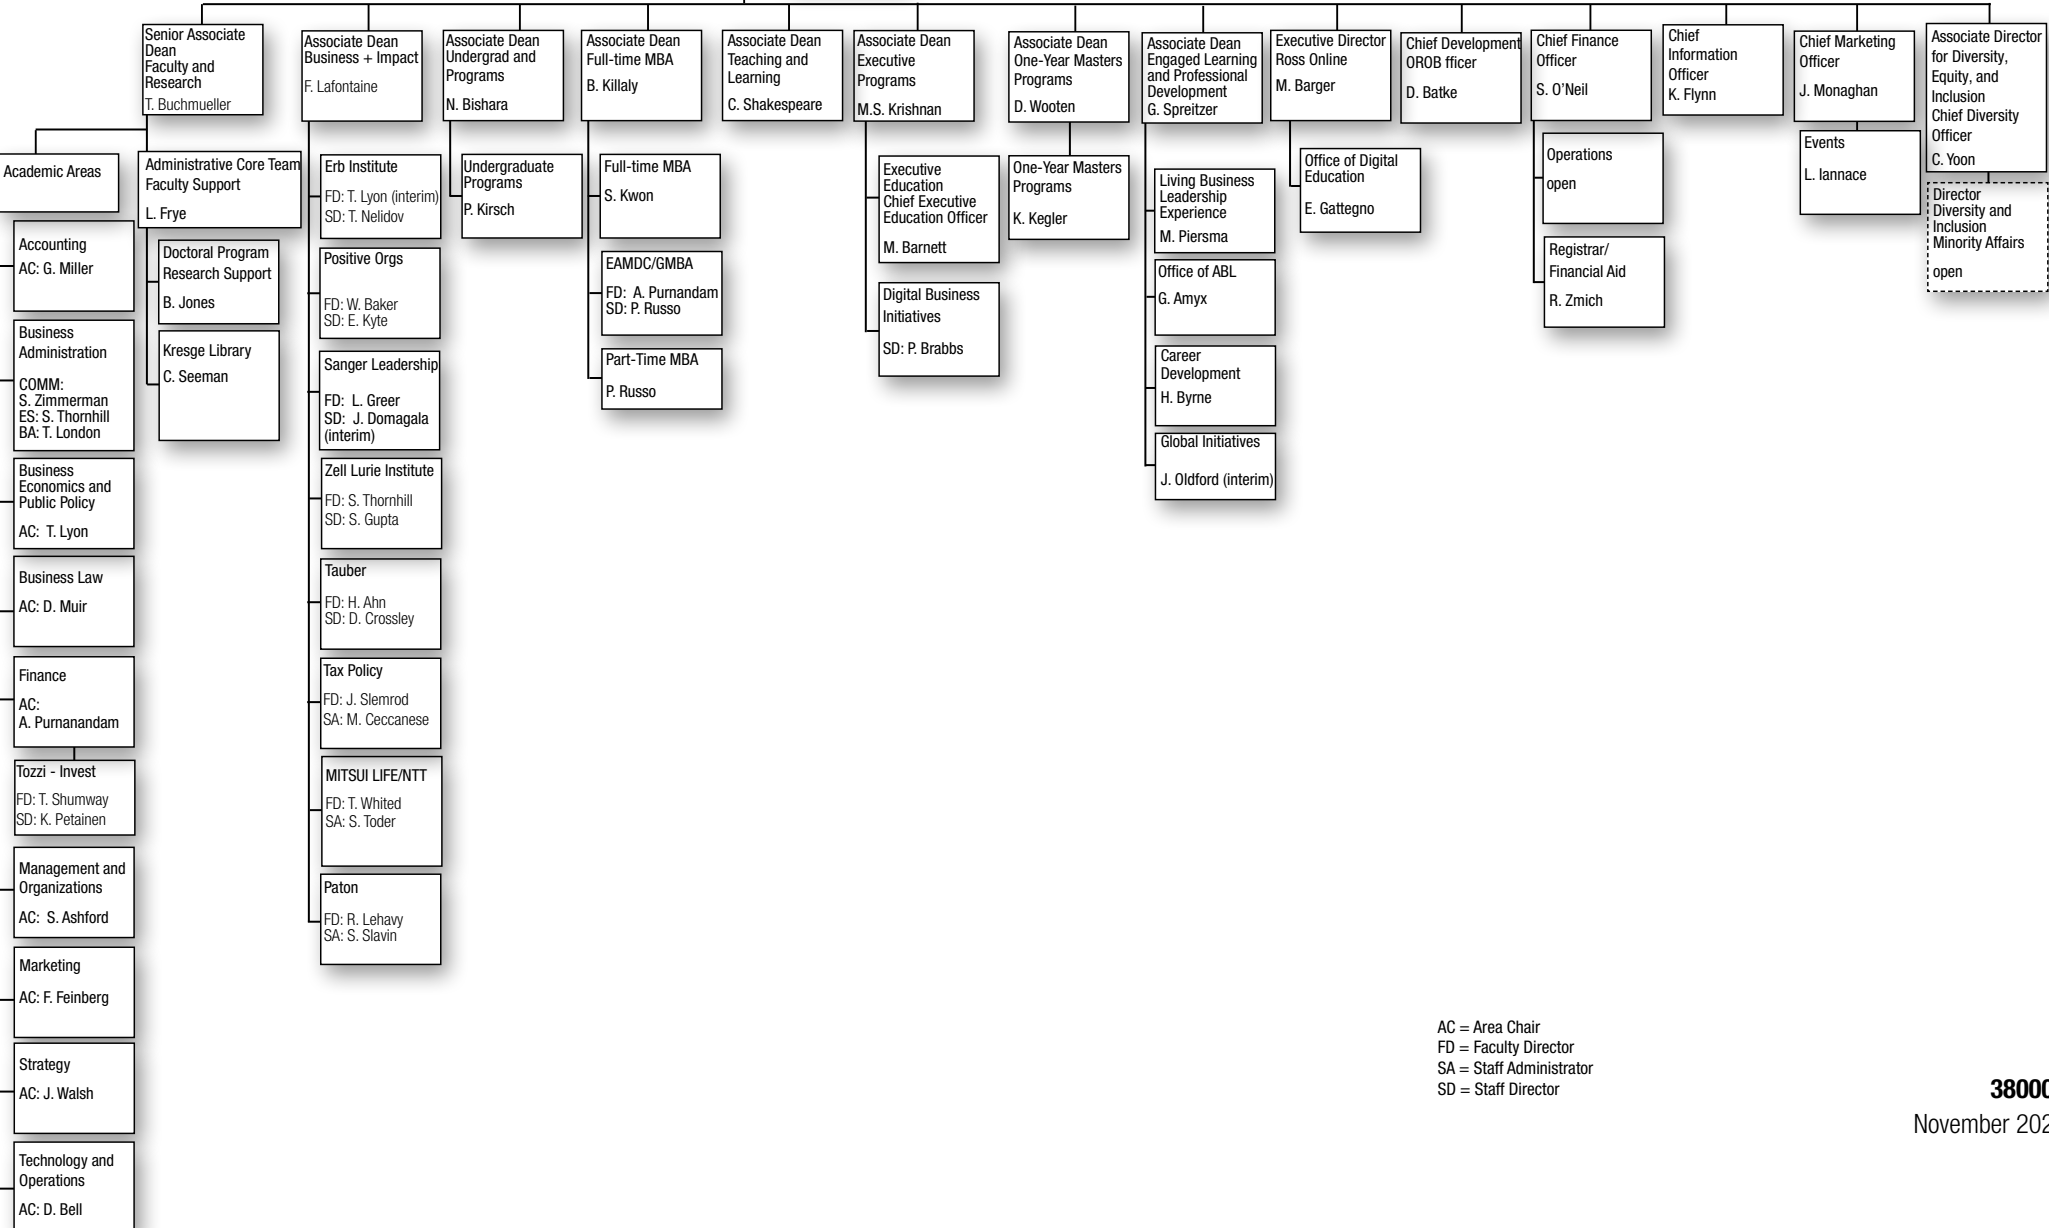

Academic Affairs

Stephen M. Ross School of Business

AC = Area Chair
FD = Faculty Director
SA = Staff Administrator
SD = Staff Director