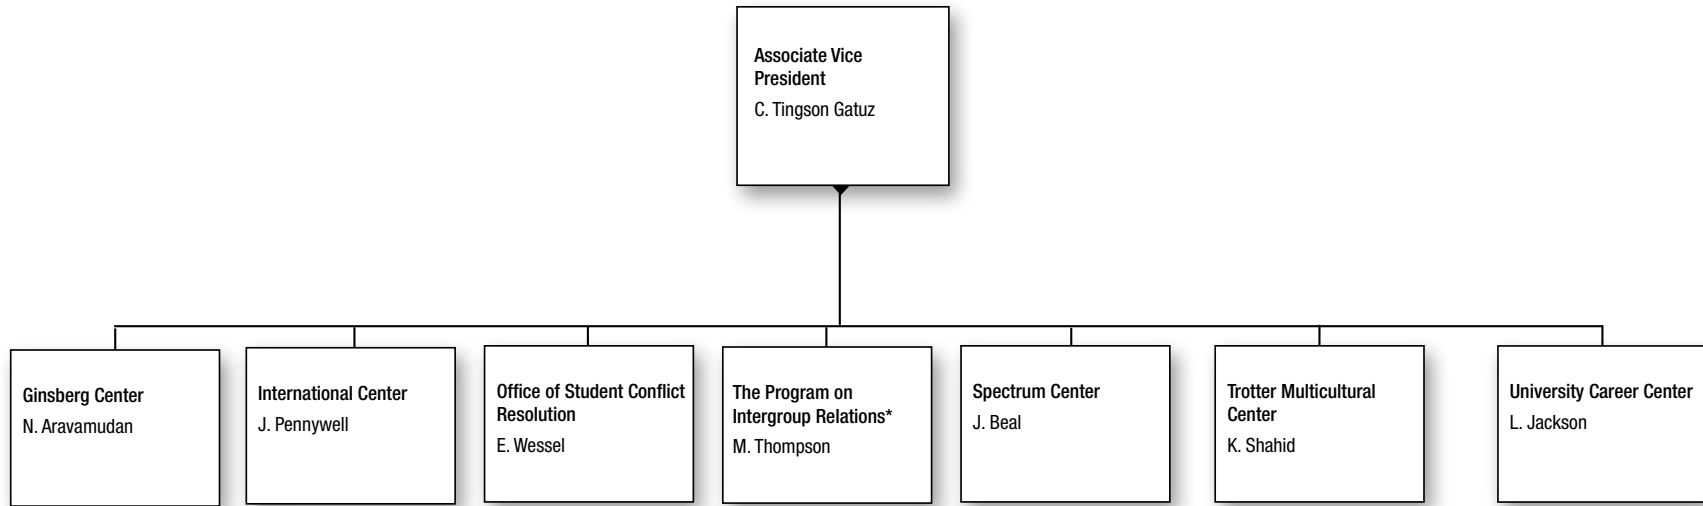

STUDENT LIFE ASSOCIATE VICE PRESIDENT - LEADERSHIP TEAM

* IGR is a partnership between Student Life and the College of Literature, Science, and the Arts.