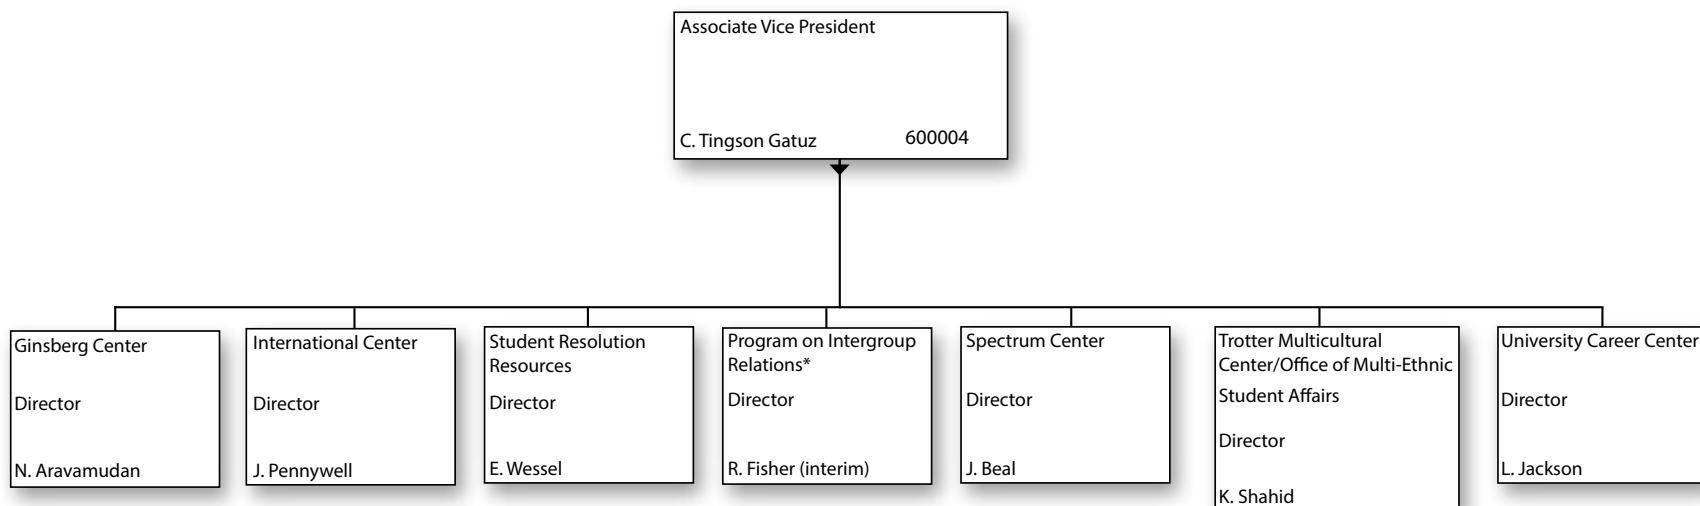

STUDENT LIFE ASSOCIATE VICE PRESIDENT - LEADERSHIP TEAM

* IGR is a partnership between Student Life and the College of Literature, Science, and the Arts.